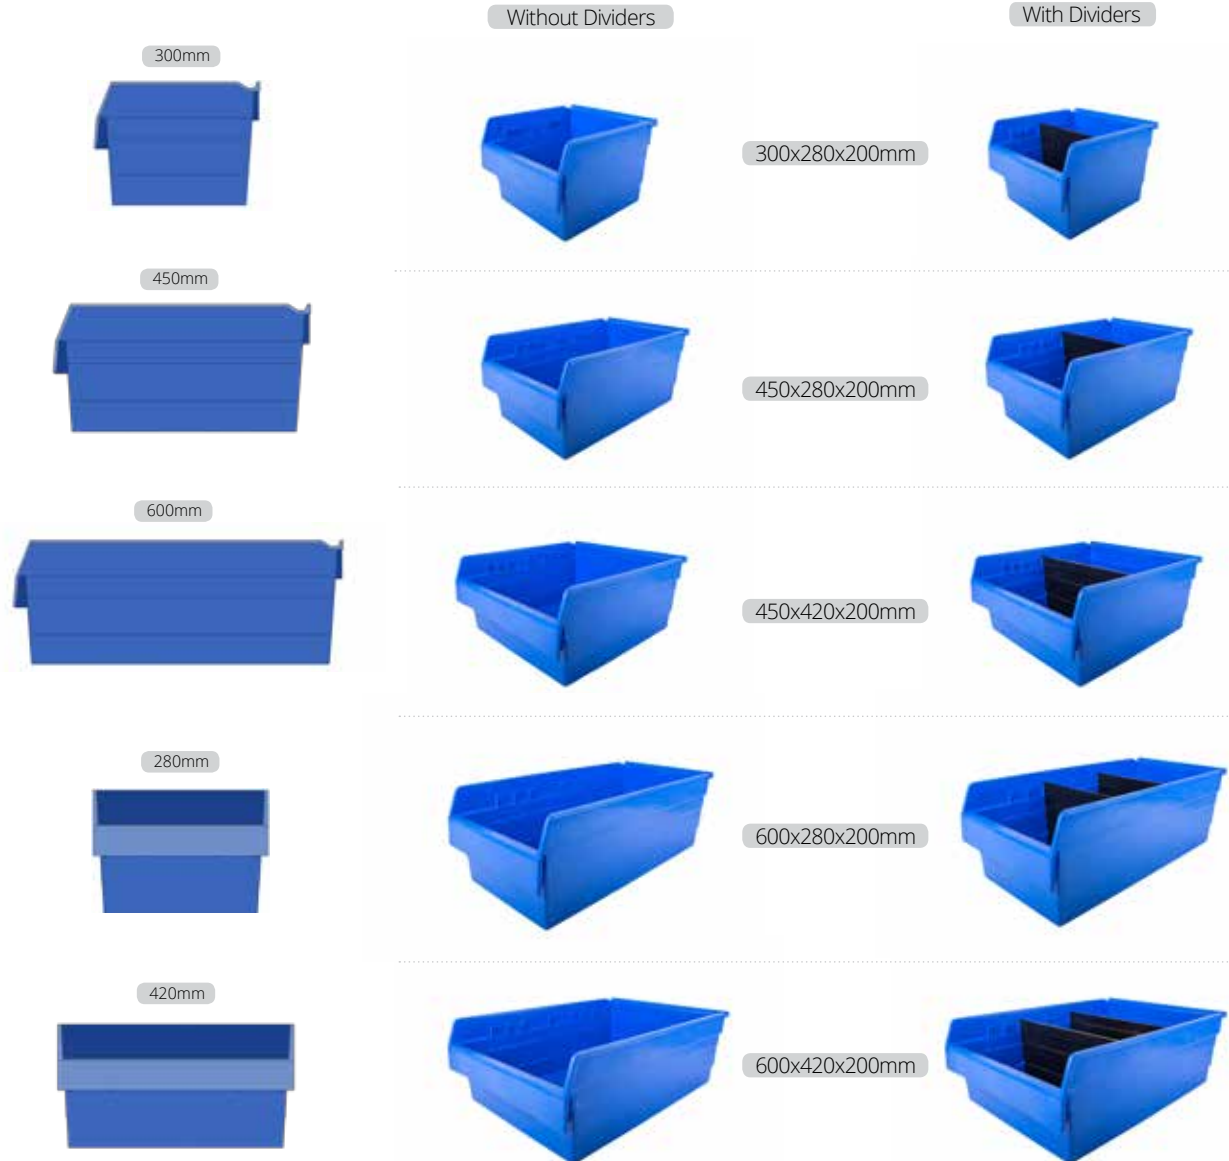

With a semi-open front and a large labelling area below, ensures items can be identified quickly. The bins are available in Blue shockproof plastic and can be nested when not in use to save space.

 Heights	 Widths	 Depths	 Application	 Construction	 Loadings
Height (mm) 200	Widths (mm) 280, 420	Depths (mm) 300, 450, 600	Environment Hospitals, Storeroom, Workshop, Office, Warehouse Usage Part Picking	High Strength Polypropylene in Blue	Maximum 4 kgs suspended load from shelving <i>Maximum</i> 18kgs static load within shelving

Shelf Bins & Additional Dividers

Plastic Bin Features

- 1 Integral back stop
- 2 Profiled sides for extra strength
- 3 Nestable design – space saving
- 4 Large labelling area
- 5 Semi-open fronted design
- 6 7 divider positions in each bin
- 7 Dividers positively slot into the bin

Shelf Bins			
D x W x H(mm)	Code	Colour	Price
300x280x200mm	SFB302820	Blue	£8.10
450x280x200mm	SFB452820	Blue	£11.80
450x420x200mm	SFB454220	Blue	£16.60
600x280x200mm	SFB602820	Blue	£14.80
600x420x200mm	SFB604220	Blue	£22.20

Add Dividers			
W x H(mm)	Code	Colour	Price
280x200mm	SFD2820	Black	£2.30
420x200mm	SFD4220	Black	£3.20

Delta Racking Bays with Bins

Pricing based on **8 shelf levels**

Delta Shelving with 280mm Shelf Bins