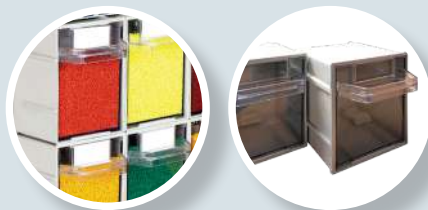

### Tilt Bin Application

Tilt Bins can be **stacked** or **interlocked side-by-side**

Secure Rhino Tilt Bins to a **wall** or fix them to a **louvre panel** or **trolley**

from  
**£2.<sup>20</sup>**

**5**  
YEAR  
Guarantee

## NEW RHINO TILT BINS

**Tilt Bins are designed with meticulous care for storage applications where products need to be stored, viewed and retrieved quickly, whilst remaining free from dirt and dust.**

It has been designed as a two-component binning system formed of a cabinet and tilting bin, which pivots at the front bottom edge of the bin. Bins are available four heights, widths and depths.

- **Stack or interlock Tilt Bins side-by-side**
- **Use as a self-supporting structure, fix to a wall or Louvre panel using its specially designed adapter clip**
- **Large front handles with ergonomic grip**
- **Great for space saving and organising small parts**