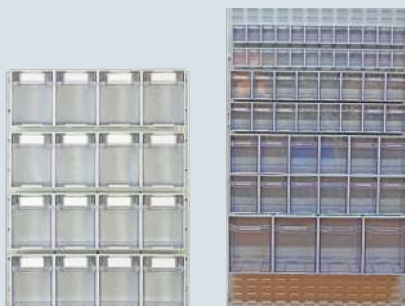

### Tilt Bin Application

Tilt Bins can be **stacked** or **interlocked side-by-side**

Secure Rhino Tilt Bins to a **wall** or fix them to a **louvre panel** or **trolley**

from  
**£2.<sup>20</sup>**

**5**  
YEAR  
Guarantee

## NEW RHINO TILT BINS

**Tilt Bins are designed with meticulous care for storage applications where products need to be stored, viewed and retrieved quickly, whilst remaining free from dirt and dust.**

It has been designed as a two-component binning system formed of a cabinet and tilting bin, which pivots at the front bottom edge of the bin. Bins are available four heights, widths and depths.

- **Stack or interlock Tilt Bins side-by-side**
- **Use as a self-supporting structure, fix to a wall or Louvre panel using its specially designed adapter clip**
- **Large front handles with ergonomic grip**
- **Great for space saving and organising small parts**