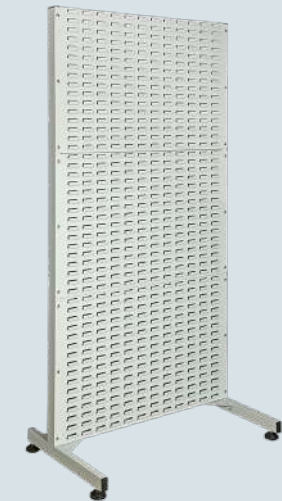

It has been designed as a two-component binning system formed of a cabinet and tilting bin, which pivots at the front bottom edge of the bin. Bins are available four heights, widths and depths.

- **Stack or interlock Tilt Bins side-by-side**
- **Use as a self-supporting structure, fix to a wall or Louvre panel using its specially designed adapter clip**
- **Large front handles with ergonomic grip**
- **Great for space saving and organising small parts**

# Create your own kit

**12 x RTB 1 LP Values (W x H)**  
12 x 2

**8 x RTB 2 LP Values (W x H)**  
12 x 3

**6 x RTB 3 LP Values (W x H)**  
12 x 4

**4 x RTB 4 LP Values (W x H)**  
12 x 6

Double-Sided Louvre Trolleys

**Total LP Value (W x H)**  
12 x 24 (Per Side)

Single-Sided Louvre Rack

**Total LP Value (W x H)**  
12 x 36

Double-Sided Louvre Rack

**Total LP Value (W x H)**  
12 x 36 (Per Side)

# Pricing & Sizes

+ Double Sided Louvre Trolley				
Description	W x H (mm)	Price Code	LP Value (W x H)	Price
Double Sided Trolley	930 x 1425	ARTBTY	12 x 24	<b>£504.96</b>
+ Single Sided Louvre Rack				
Rack (Single Sided Starter)	930 x 1920	ARTBRKSSS	12 x 36	<b>£350.77</b>
Rack (Single Sided Extension)	930 x 1920	ARTBRKSE	12 x 36	<b>£242.10</b>
+ Double Sided Louvre Rack				
Rack (Double Sided Starter)	930 x 1920	ARTBRKDSS	12 x 36	<b>£495.17</b>
Rack (Double Sided Extension)	930 x 1920	ARTBRKDE	12 x 36	<b>£406.44</b>
+ Rhino Tilt Bins				
Rhino Tilt Bin Size 1	73 x 50 x 92	RTB1	1 x 2	<b>£2.20</b>
Rhino Tilt Bin Size 2	108 x 90 x 141	RTB2	1.5 x 3	<b>£4.35</b>
Rhino Tilt Bin Size 3	144 x 121 x 193	RTB3	2 x 3	<b>£7.10</b>
Rhino Tilt Bin Size 4	215 x 167 x 283	RTB4	3 x 6	<b>£14.00</b>
Spacer (For RTB3)	68 x 120 x 190	RTB/SBR		<b>£3.00</b>