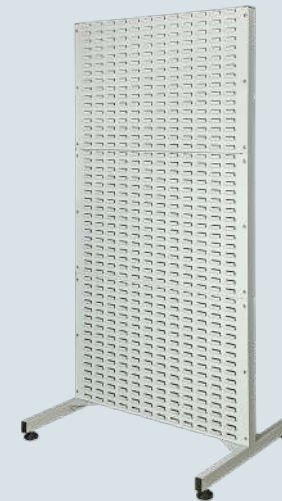

It has been designed as a two-component binning system formed of a cabinet and tilting bin, which pivots at the front bottom edge of the bin. Bins are available four heights, widths and depths.

- **Stack or interlock Tilt Bins side-by-side**
- **Use as a self-supporting structure, fix to a wall or Louvre panel using its specially designed adapter clip**
- **Large front handles with ergonomic grip**
- **Great for space saving and organising small parts**

# Create your own kit

**12 x RTB 1 LP Values (W x H)**  
12 x 2

**8 x RTB 2 LP Values (W x H)**  
12 x 3

**6 x RTB 3 LP Values (W x H)**  
12 x 4

**4 x RTB 4 LP Values (W x H)**  
12 x 6

Double-Sided Louvre Trolleys

**Total LP Value (W x H)**  
12 x 24 (Per Side)

Single-Sided Louvre Rack

**Total LP Value (W x H)**  
12 x 36

Double-Sided Louvre Rack

**Total LP Value (W x H)**  
12 x 36 (Per Side)

# Pricing & Sizes

+ Double Sided Louvre Trolley				
Description	W x H (mm)	Price Code	LP Value (W x H)	Price
Double Sided Trolley	930 x 1425	ARTBTY	12 x 24	<b>£504.96</b>
+ Single Sided Louvre Rack				
Rack (Single Sided Starter)	930 x 1920	ARTBRKSSS	12 x 36	<b>£350.77</b>
Rack (Single Sided Extension)	930 x 1920	ARTBRKSE	12 x 36	<b>£242.10</b>
+ Double Sided Louvre Rack				
Rack (Double Sided Starter)	930 x 1920	ARTBRKDSS	12 x 36	<b>£495.17</b>
Rack (Double Sided Extension)	930 x 1920	ARTBRKDE	12 x 36	<b>£406.44</b>
+ Rhino Tilt Bins				
Rhino Tilt Bin Size 1	73 x 50 x 92	RTB1	1 x 2	<b>£2.20</b>
Rhino Tilt Bin Size 2	108 x 90 x 141	RTB2	1.5 x 3	<b>£4.35</b>
Rhino Tilt Bin Size 3	144 x 121 x 193	RTB3	2 x 3	<b>£7.10</b>
Rhino Tilt Bin Size 4	215 x 167 x 283	RTB4	3 x 6	<b>£14.00</b>
Spacer (For RTB3)	68 x 120 x 190	RTB/SBR		<b>£3.00</b>